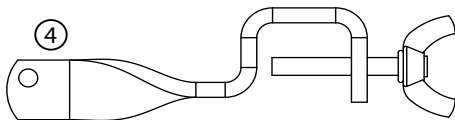

WRC & WRFC: Wireless Rain Sensors

Item	Description	Catalog No.
①	Cap and Spindle Assembly	505900
②	Transmitter Assembly (<i>WRC</i>)	WRCILK-TR
	Transmitter Assembly (<i>WRFC</i>)	WRFLIK-TR
③	Mounting Bracket	439700
④	Sensor Gutter Mount	SGM
⑤	Receiver Assembly (<i>WRC</i>/ <i>WRFC</i>)	WRCLIK-R