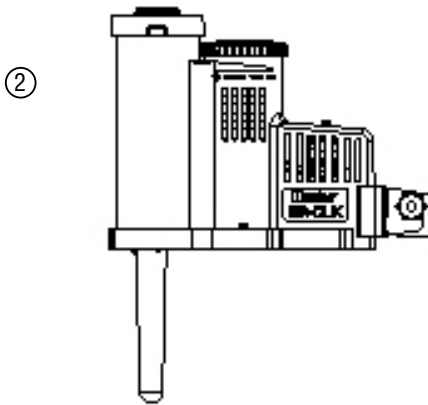

WRC & WRFC: Wireless Rain Sensors

Item	Description	Catalog No.
①	Cap and Spindle Assembly	505900
②	Transmitter Assembly (<i>WRC</i>)	WRCILK-TR
	Transmitter Assembly (<i>WRFC</i>)	WRFLIK-TR
③	Mounting Bracket	439700
④	Sensor Gutter Mount	SGM
⑤	Receiver Assembly (<i>WRC</i>/ <i>WRFC</i>)	WRCLIK-R