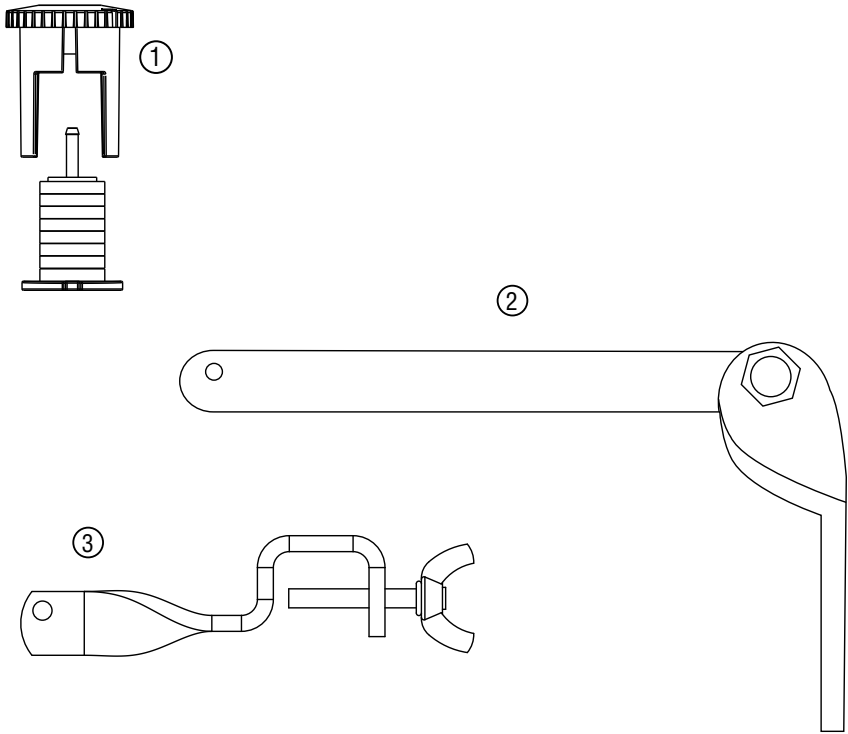

Rain-Clik®: Rain Sensor

Item	Description	Catalog No.
①	Cap and Spindle Assembly	505900
②	Bracket	439700
③	Sensor Gutter Mount	SGM