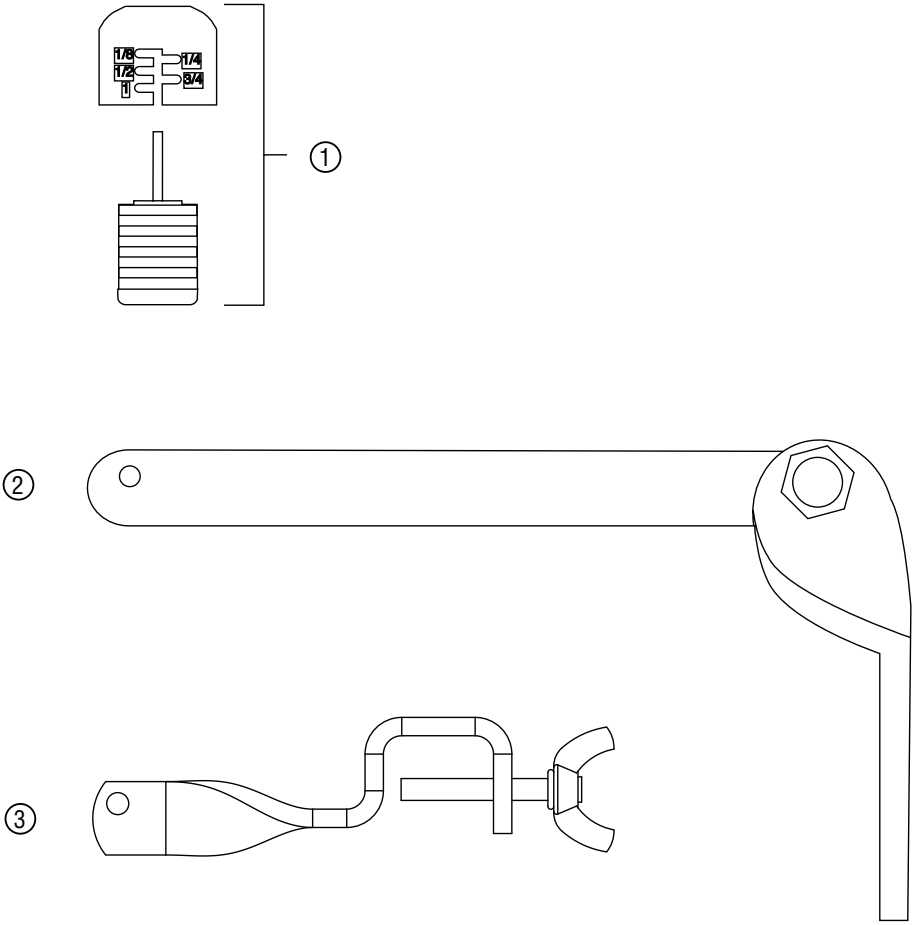

Mini-Clik® : Rain Sensor

Item	Description	Catalog No.
①	Cap and Spindle Assembly	440200
②	Bracket	439700
③	Sensor Gutter Mount	SGM