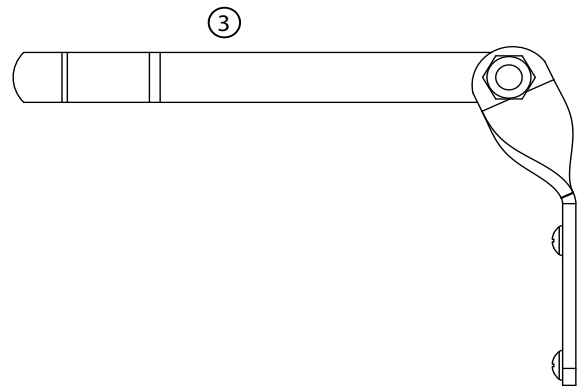

WRC & WRFC: Wireless Rain Sensors

Item	Description	Catalog No.
①	Cap and Spindle Assembly	505900
②	Transmitter Assembly (<i>WRC</i>)	WRCILK-TR
	Transmitter Assembly (<i>WRFC</i>)	WRFLIK-TR
③	Mounting Bracket	439700
④	Sensor Gutter Mount	SGM
⑤	Receiver Assembly (<i>WRC</i>/ <i>WRFC</i>)	WRCLIK-R